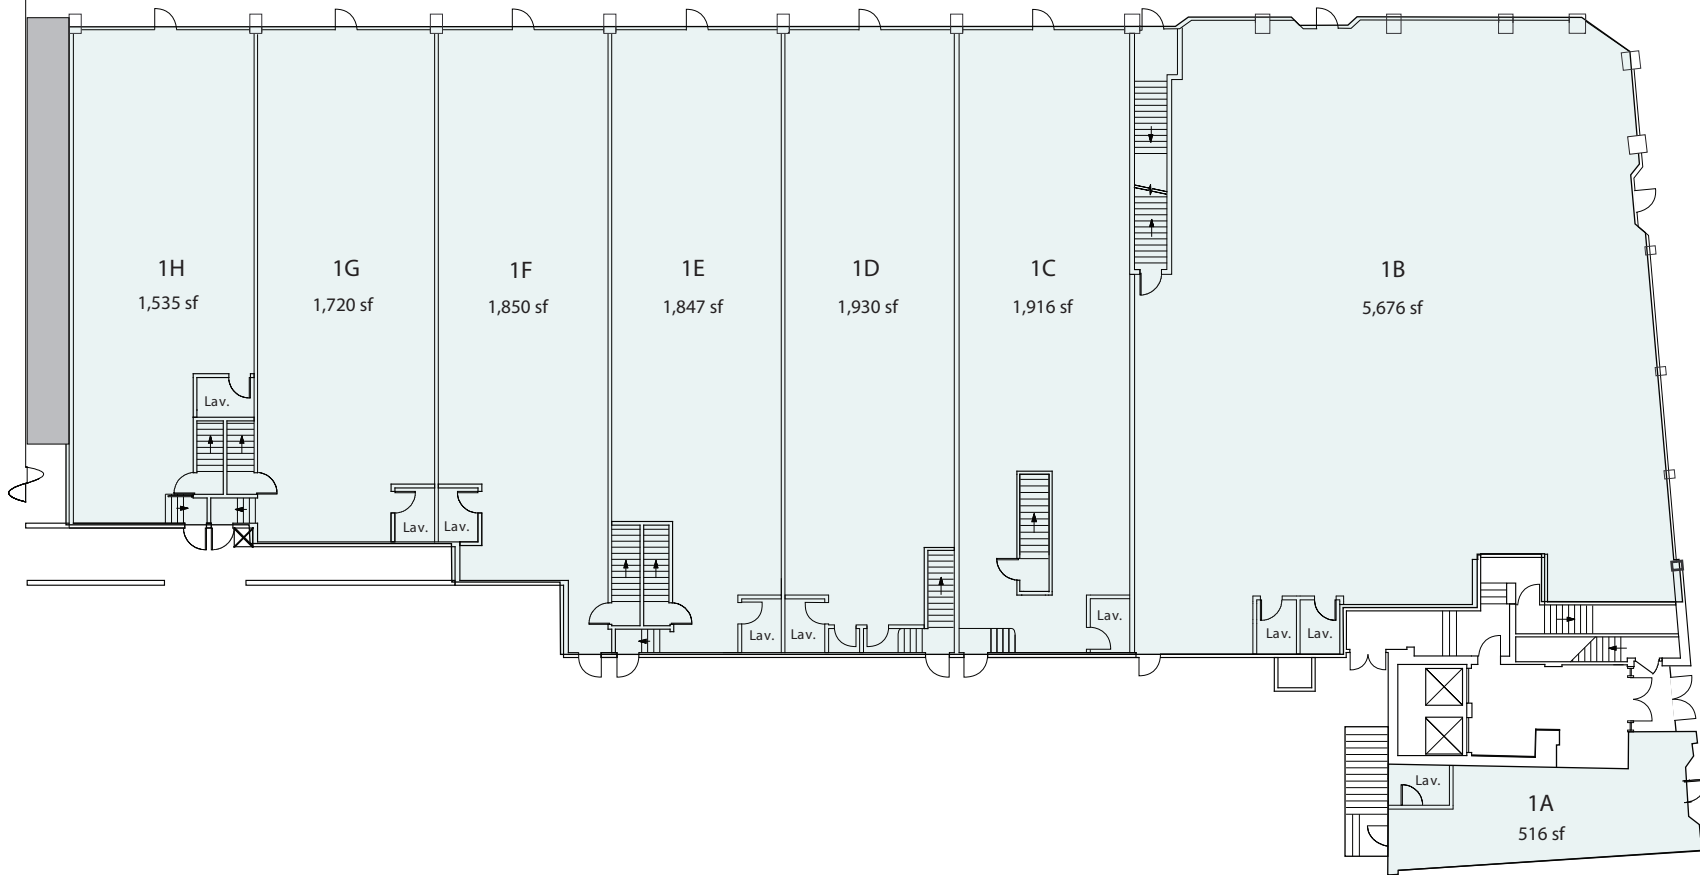

FIRST FLOOR RETAIL SPACE

Suite Sq.Ft.

First Floor

1A	516
1B	5,676
1C	1,916
1D	1,930
1E	1,847
1F	1,850
1G	1,720
1H	1,100