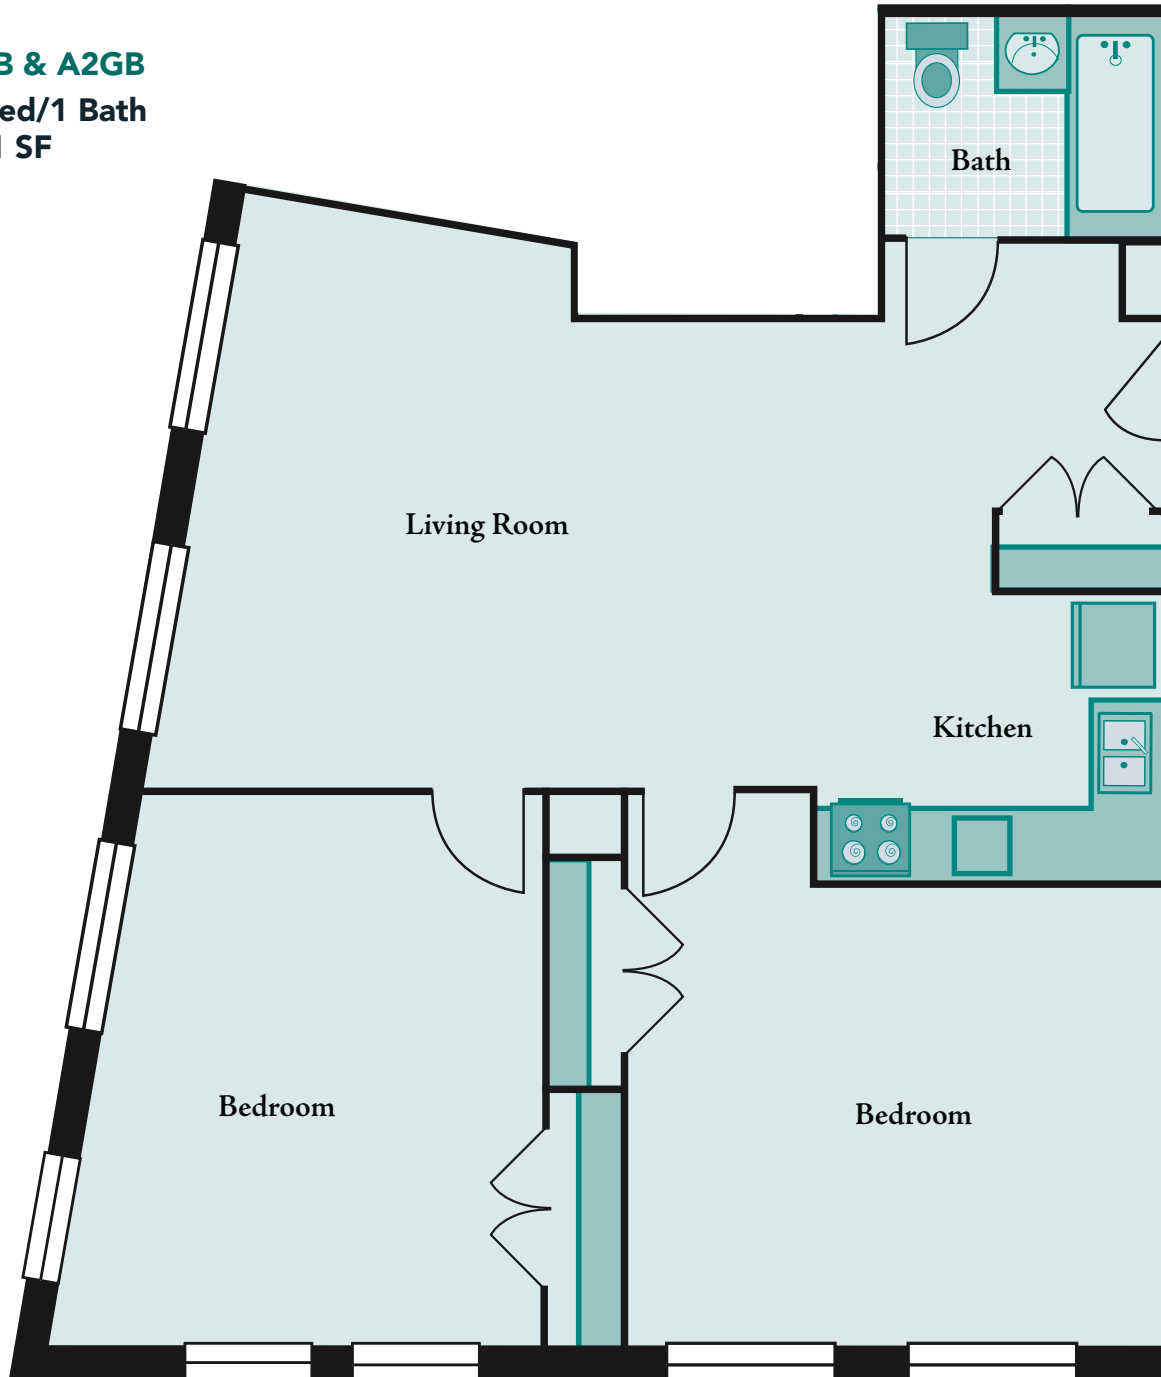

2GB & A2GB
2 Bed/1 Bath
971 SF

Residential Leasing Office:
955 Main Street, Apt. 1009
Bridgeport, CT 06604

914.495.7450
BridgeportProperties@GDCProperties.com