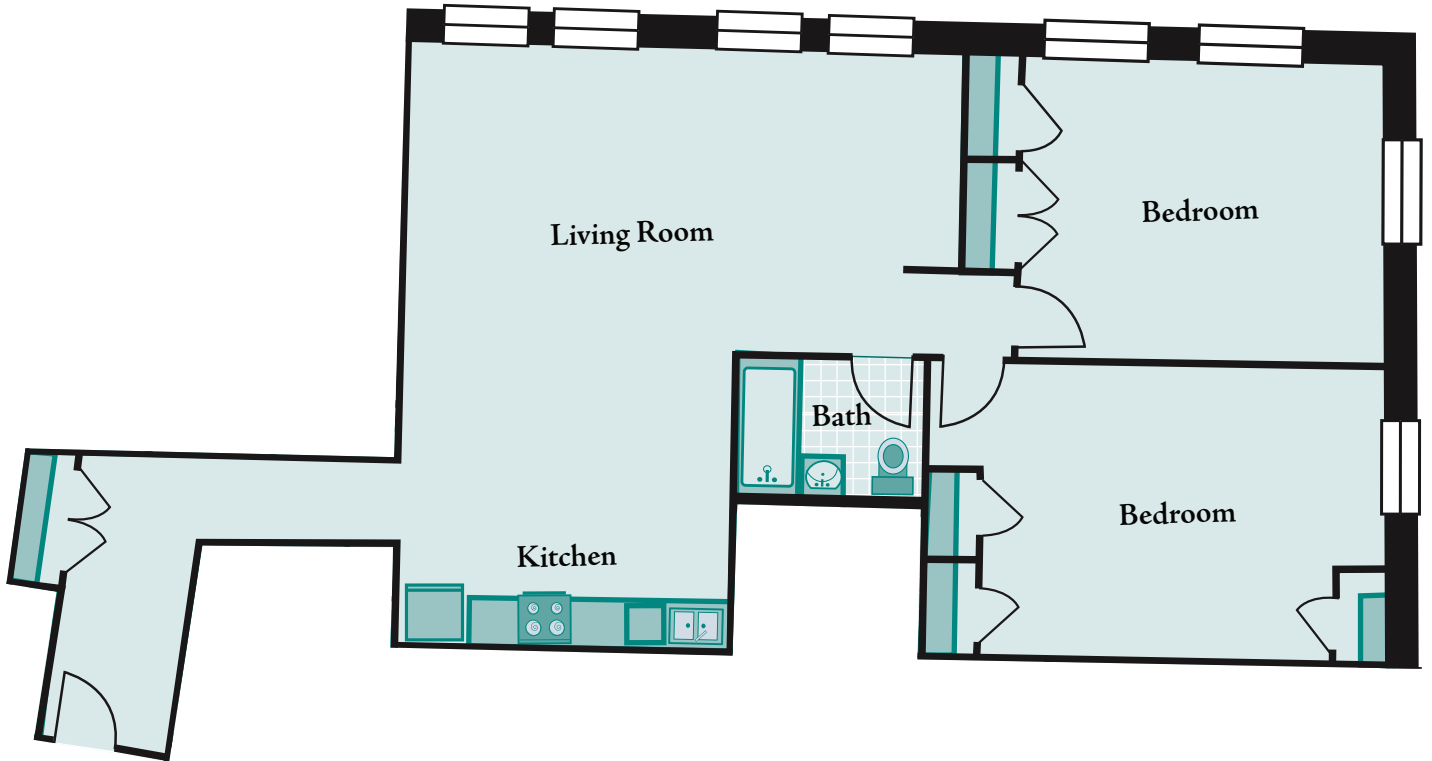

**2GE & A2GE**  
**2 Bed/1 Bath**  
**1,188 SF**

Residential Leasing Office:  
955 Main Street, Apt. 1009  
Bridgeport, CT 06604

914.495.7450  
BridgeportProperties@GDCProperties.com